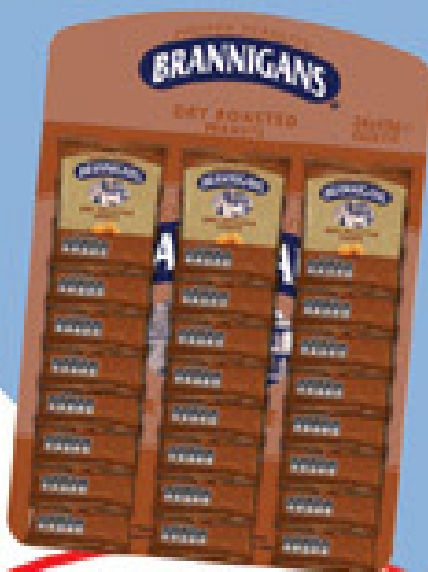

£11.69
per jar

37g

£8.59

28 x 50p PM
P.O.R. 39%

£5.49

18 x 59p
P.O.R. 48%

£5.89

24 x 50p
P.O.R. 41%

45g

150g

£12.99

15 x £1.39 PM P.O.R. 38%

45g

£5.99

24 x 52p P.O.R. 42%

50g